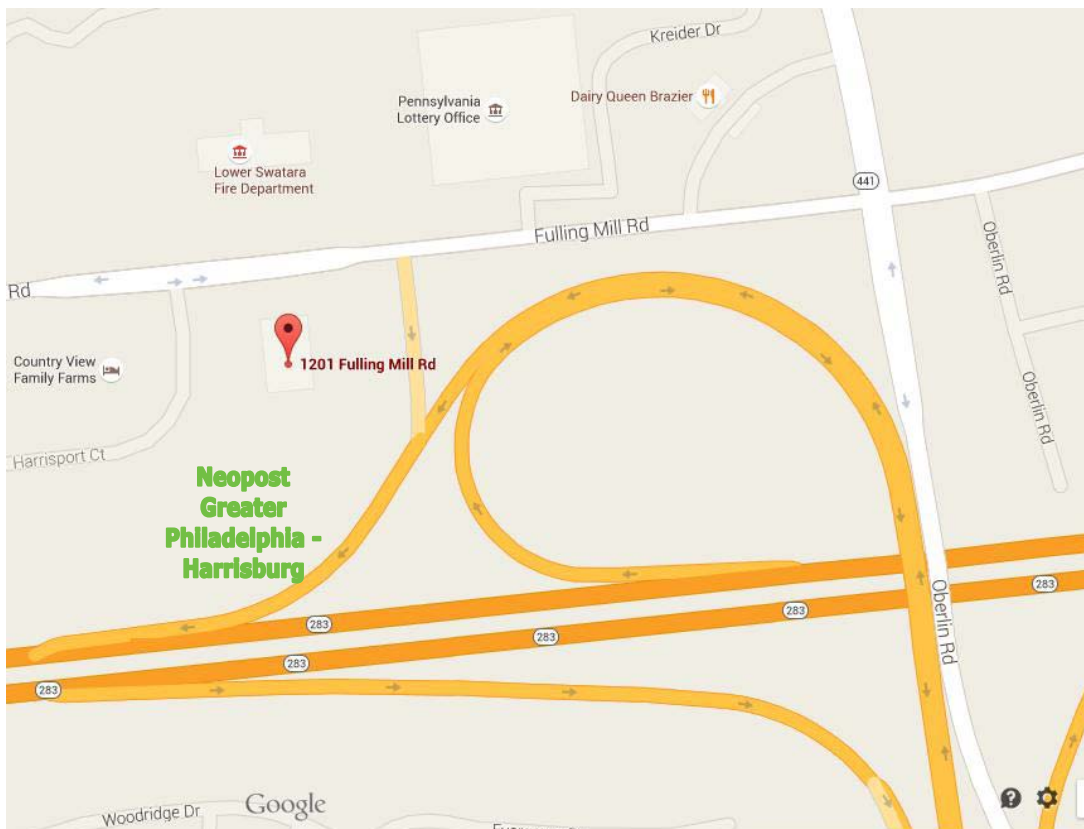

1201 Fulling Mill Rd Suite 200
Middletown, PA 17057
Phn 717.939.2700 Fax 717.939.6180
contactus@prioritysystems.com
www.prioritysystems.com
Monday – Friday 8am – 5pm